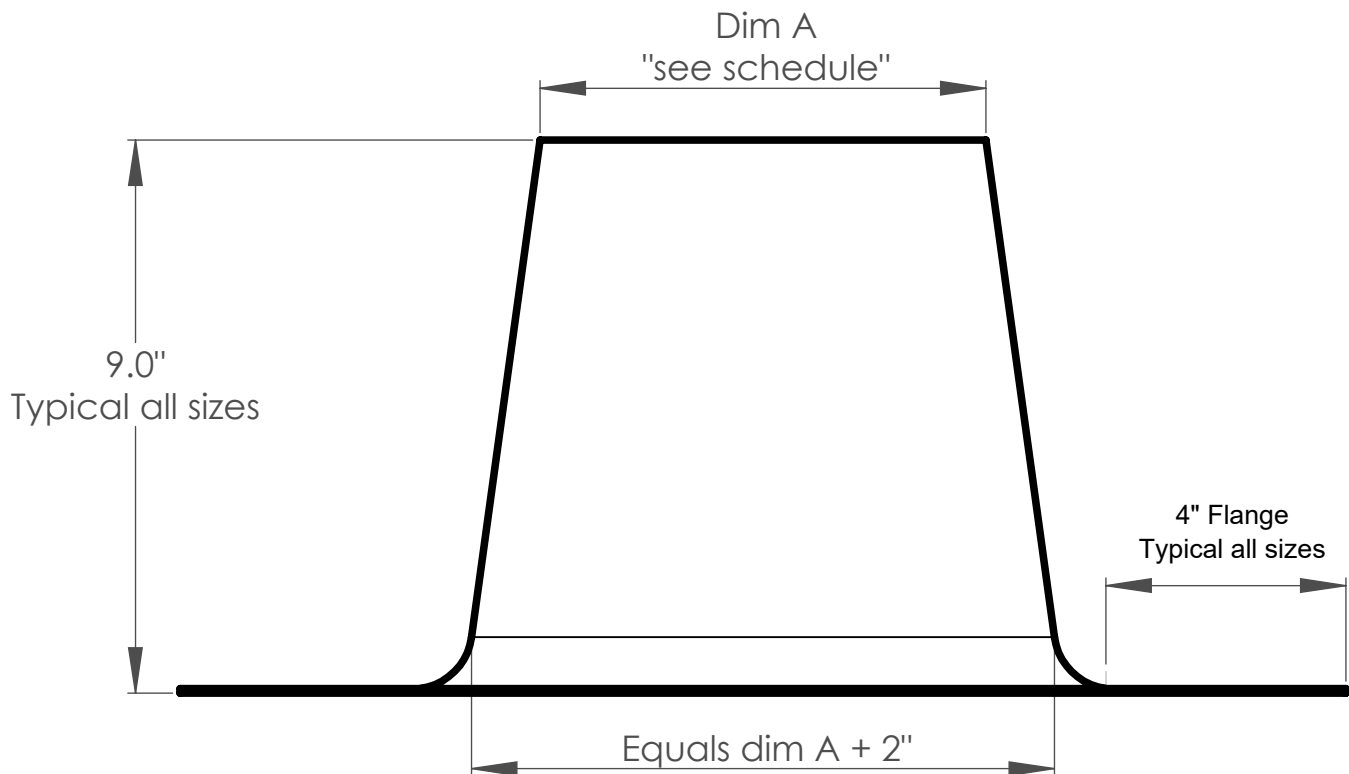

B Vent Spun Aluminum

Part #	Size	Dim 'A' Top I.D.
602-1705	4"	4-1/2"
602-1710	5"	5-1/2"
602-1715	6"	6-1/2"
602-1720	7"	7-1/2"
602-1725	8"	8-1/2"
602-1730	9"	9-1/2"
602-1735	10"	10-1/2"
602-1740	11"	11-1/2"
602-1745	12"	12-1/2"

DATE: 04/27/16

DRAWN BY: ZV

COMMENTS:

DO NOT SCALE DRAWING

Part title & J#

B Vent Spun Aluminum

SIZE

A