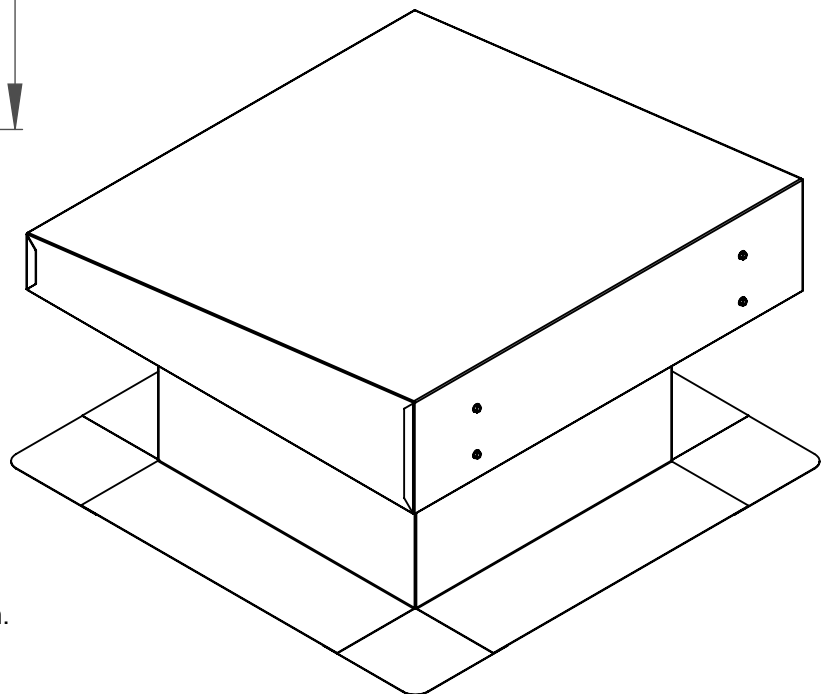

BUR Flat Top TPO 14" x 14"

Part #	Size	Color
600-2142TPO	14" x 14"	White or Grey

Features

- 1 full square foot of air flow (144 sq. in.).
- 8" water height.
- Full 4" flange.
- Low profile flat lid, sloped for water run off.
- Welded seams for high heat applications.
- Internal reinforcements provide great strength.
- 26 Gauge galvanized metal.
- Listed to CSA CAN 3 - A93 Standard.

DATE: 6/18/16

DRAWN BY: ZV

COMMENTS:

DO NOT SCALE DRAWING

Part title & J#

BUR Flat Top TPO 14" x 14"

SIZE

A