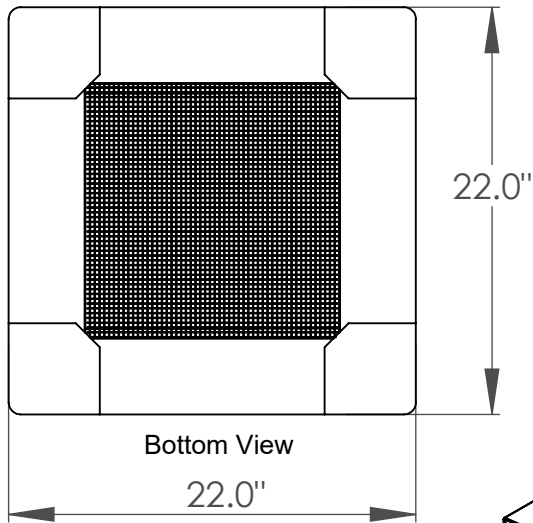

BUR Flat Top TPO 14" x 14"

Part #	Size	Color
600-2142TPO	14" x 14"	White or Grey

Features

- 1 full square foot of air flow (144 sq. in.).
- 8" water height.
- Full 4" flange.
- Low profile flat lid, sloped for water run off.
- Welded seams for high heat applications.
- Internal reinforcements provide great strength.
- 26 Gauge galvanized metal.
- Listed to CSA CAN 3 - A93 Standard.

DATE: 6/18/16

DRAWN BY: ZV

COMMENTS:

DO NOT SCALE DRAWING

Part title & J#

BUR Flat Top TPO 14" x 14"

SIZE

A