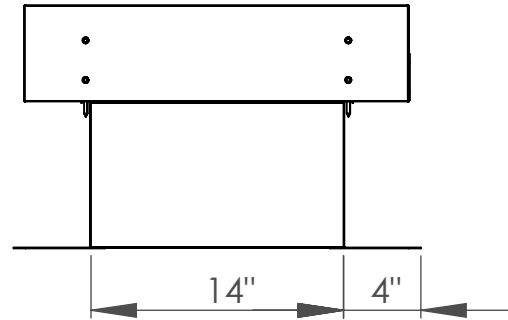

BUR Flat Top TPO 14" x 14"

Part #	Size	Color
600-2142TPO	14" x 14"	White or Grey

Features

- 1 full square foot of air flow (144 sq. in.).
- 8" water height.
- Full 4" flange.
- Low profile flat lid, sloped for water run off.
- Welded seams for high heat applications.
- Internal reinforcements provide great strength.
- 26 Gauge galvanized metal.
- Listed to CSA CAN 3 - A93 Standard.

DATE: 6/18/16

DRAWN BY: ZV

COMMENTS:

DO NOT SCALE DRAWING

Part title & J#

BUR Flat Top TPO 14" x 14"

SIZE

A