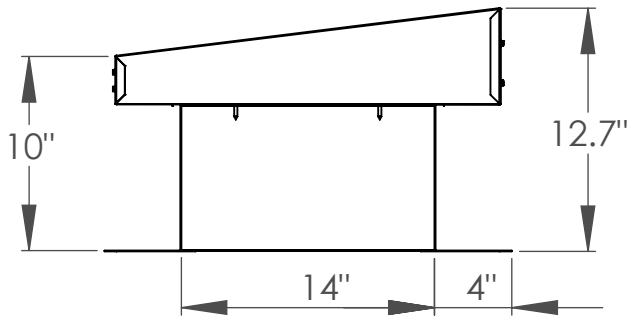

BUR Flat Top TPO 14" x 14"

Part #	Size	Color
600-2142TPO	14" x 14"	White or Grey

Features

- 1 full square foot of air flow (144 sq. in.).
- 8" water height.
- Full 4" flange.
- Low profile flat lid, sloped for water run off.
- Welded seams for high heat applications.
- Internal reinforcements provide great strength.
- 26 Gauge galvanized metal.
- Listed to CSA CAN 3 - A93 Standard.

DATE: 6/18/16

DRAWN BY: ZV

COMMENTS:

DO NOT SCALE DRAWING

Part title & J#

BUR Flat Top TPO 14" x 14"

SIZE

A