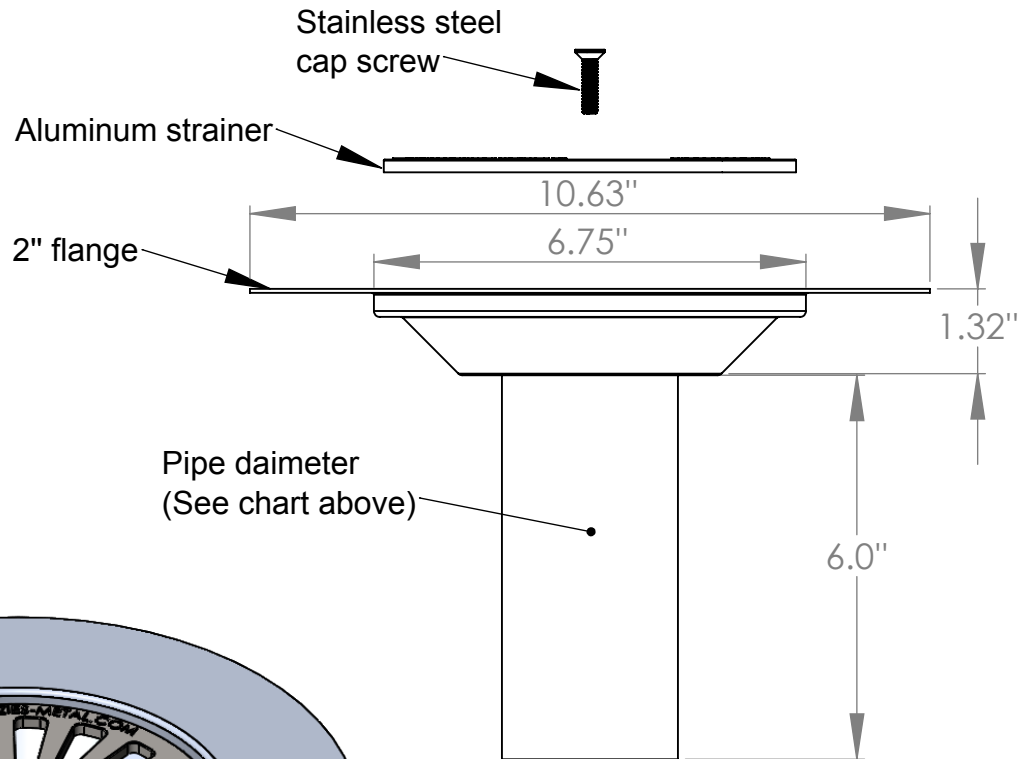

Koala Deck Drain Aluminum

Part #	Size
300-3470	2" (1.875" OD)
300-3475	3" (2.75" OD)
300-3480	4" (3.75" OD)

Coupler Sold Separately

Features

- Available in
- Aluminum
- PVC & TPO Coating

Innovative Ideas Since 1978

DATE: 02/04/2019

DRAWN BY: CHUON

COMMENTS:

NOT TO SCALE

SIZE

A

Koala Deck Drain Aluminum

19370 - 60th Ave., Surrey, BC V3S 3M2