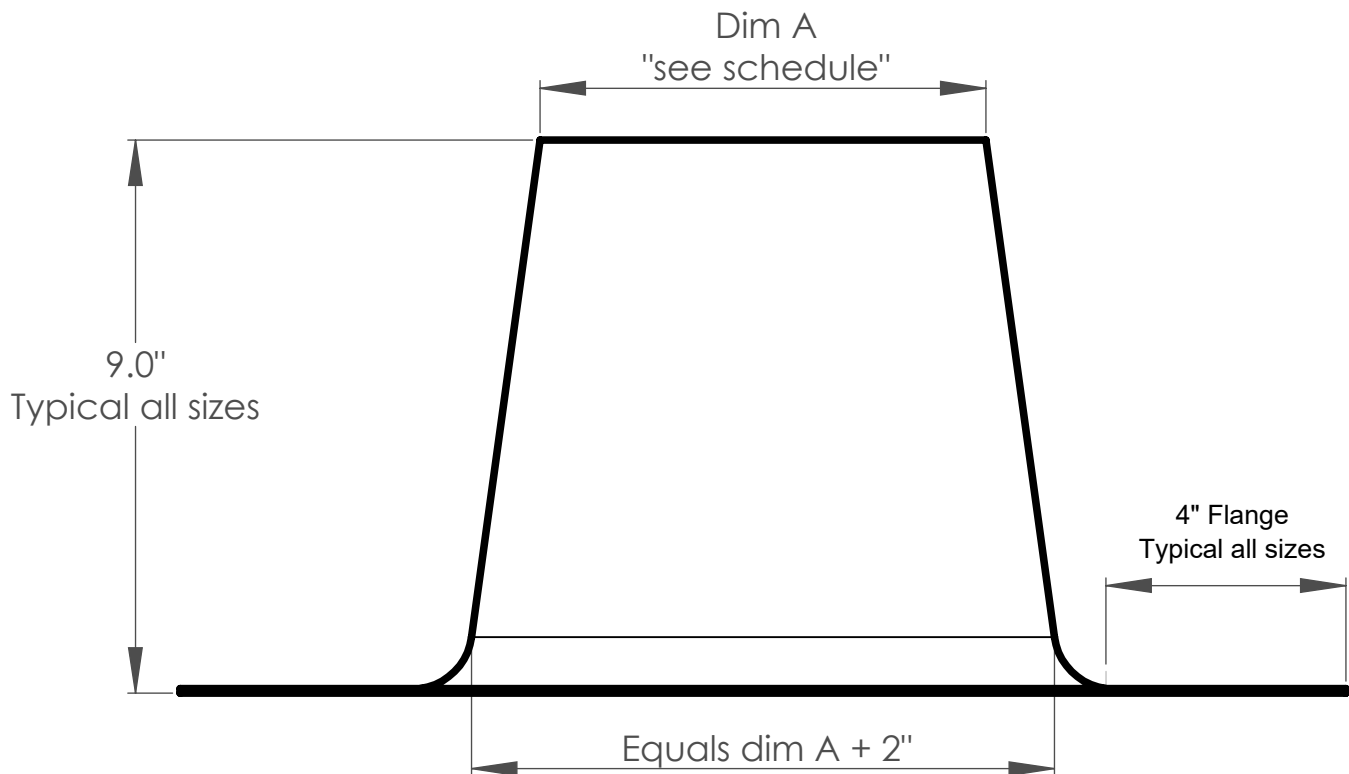

B Vent Spun Aluminum TPO

Part #	Size	Dim 'A' Top I.D.
602-1705TPO	4"	4-1/2"
602-1710TPO	5"	5-1/2"
602-1715TPO	6"	6-1/2"
602-1720TPO	7"	7-1/2"
602-1725TPO	8"	8-1/2"
602-1730TPO	9"	9-1/2"
602-1735TPO	10"	10-1/2"
602-1740TPO	11"	11-1/2"
602-1745TPO	12"	12-1/2"

DATE: 04/27/16

DRAWN BY: ZV

COMMENTS:

DO NOT SCALE DRAWING

Part title & J#

B Vent Spun Aluminum TPO

SIZE

A