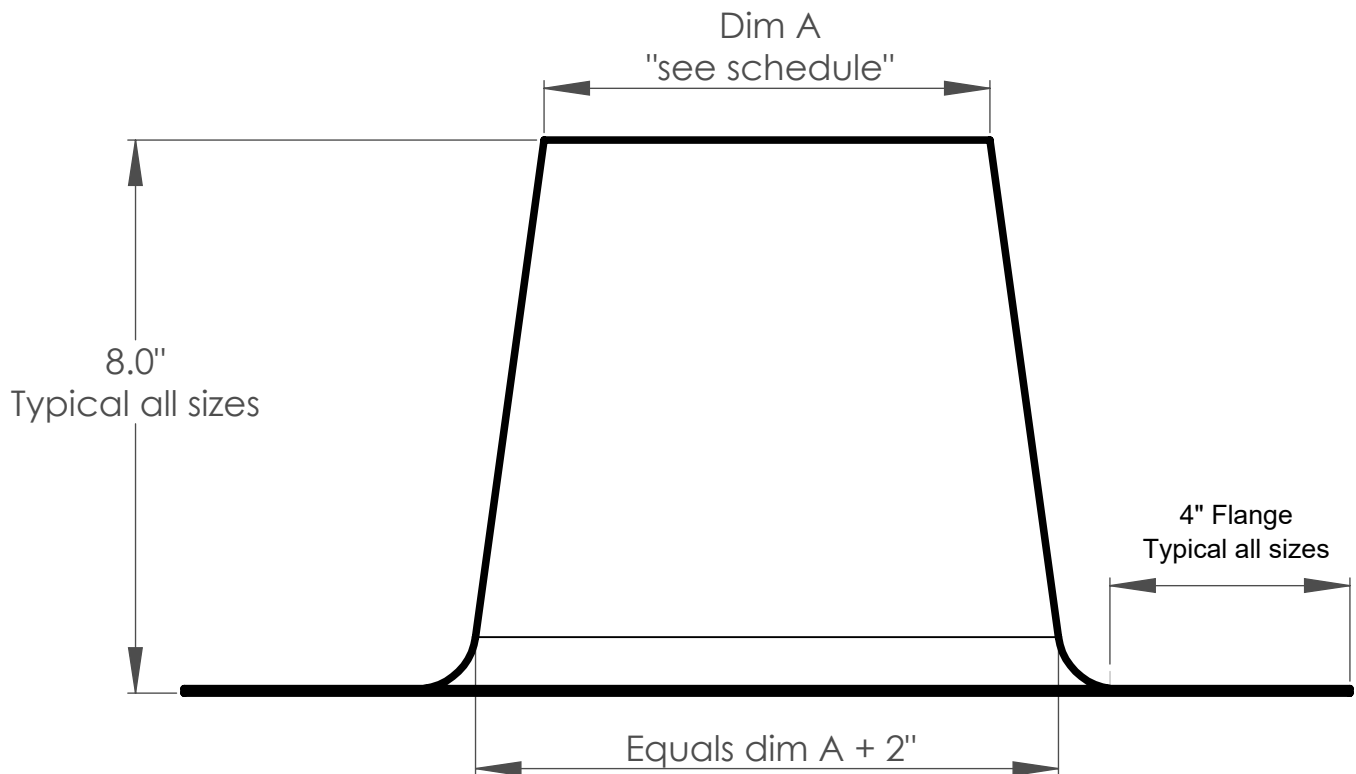

B Vent Spun Aluminum TPO

Part #	Size	Dim 'A' Top I.D.
602-1705TPO	4"	4-1/2"
602-1710TPO	5"	5-1/2"
602-1715TPO	6"	6-1/2"
602-1720TPO	7"	7-1/2"
602-1725TPO	8"	8-1/2"
602-1730TPO	9"	9-1/2"
602-1735TPO	10"	10-1/2"
602-1740TPO	11"	11-1/2"
602-1745TPO	12"	12-1/2"

DATE: 06/11/18

DRAWN BY: ZV

COMMENTS:

DO NOT SCALE DRAWING

Part title & J#

B Vent Spun Aluminum TPO

SIZE

A