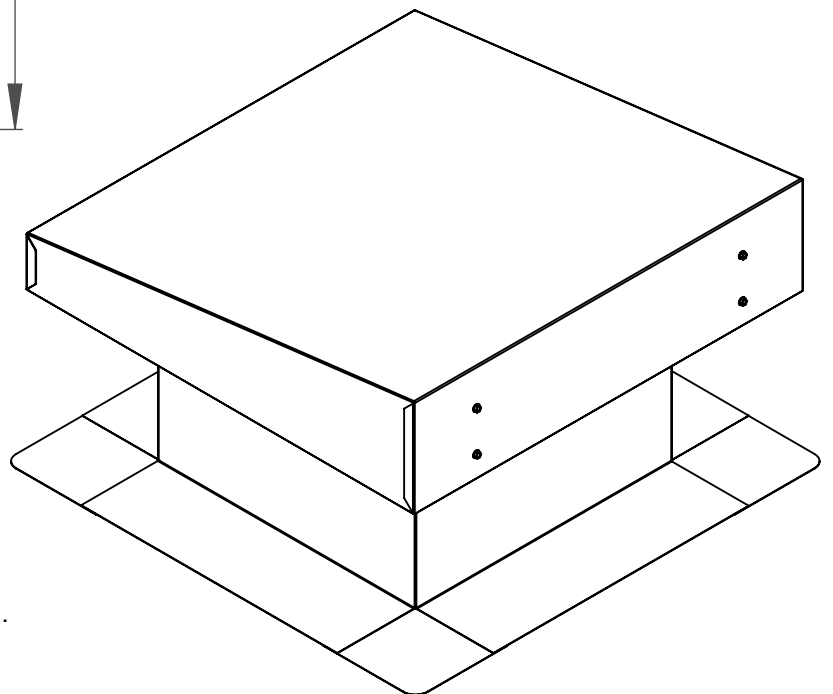

BUR Flat Top 14" x 14"

Part #	Size	Color
600-2142	14" x 14"	Galvanized

Features

- 1 full square foot of air flow (144 sq. in.).
- 8" water height.
- Full 4" flange.
- Low profile flat lid, sloped for water run off.
- Welded seams for high heat applications.
- Internal reinforcements provide great strength.
- 26 Gauge galvanized metal.
- Listed to CSA CAN 3 - A93 Standard.

DATE: 08/23/17

DRAWN BY: ZV

COMMENTS:

DO NOT SCALE DRAWING

Part title & J#

SIZE

A

BUR Flat Top 14" x 14"