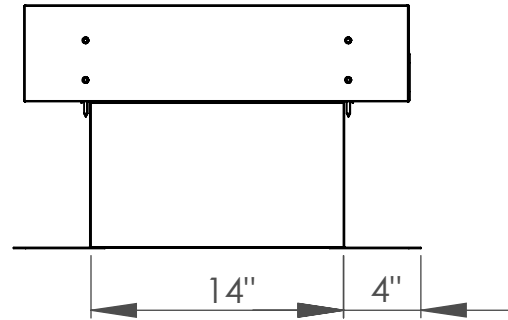

BUR Flat Top 14" x 14"

Part #	Size	Color
600-2142	14" x 14"	Galvanized

Features

- 1 full square foot of air flow (144 sq. in.).
- 8" water height.
- Full 4" flange.
- Low profile flat lid, sloped for water run off.
- Welded seams for high heat applications.
- Internal reinforcements provide great strength.
- 26 Gauge galvanized metal.
- Listed to CSA CAN 3 - A93 Standard.

DATE: 08/23/17

DRAWN BY: ZV

COMMENTS:

DO NOT SCALE DRAWING

Part title & J#

SIZE

A

BUR Flat Top 14" x 14"