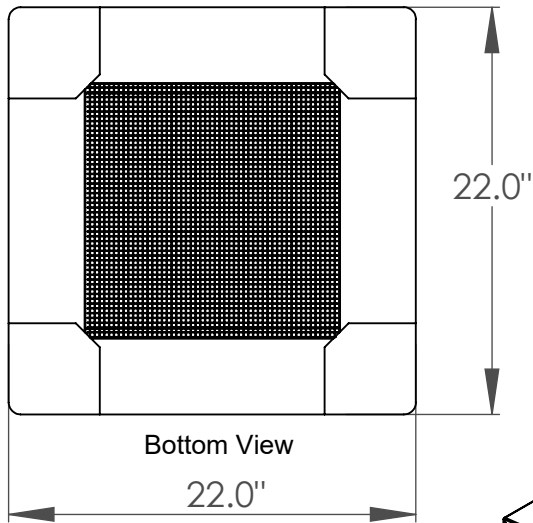

BUR Flat Top 14" x 14"

Part #	Size	Color
600-2142	14" x 14"	Galvanized

Features

- 1 full square foot of air flow (144 sq. in.).
- 8" water height.
- Full 4" flange.
- Low profile flat lid, sloped for water run off.
- Welded seams for high heat applications.
- Internal reinforcements provide great strength.
- 26 Gauge galvanized metal.
- Listed to CSA CAN 3 - A93 Standard.

DATE: 08/23/17

DRAWN BY: ZV

COMMENTS:

DO NOT SCALE DRAWING

Part title & J#

SIZE

A

BUR Flat Top 14" x 14"