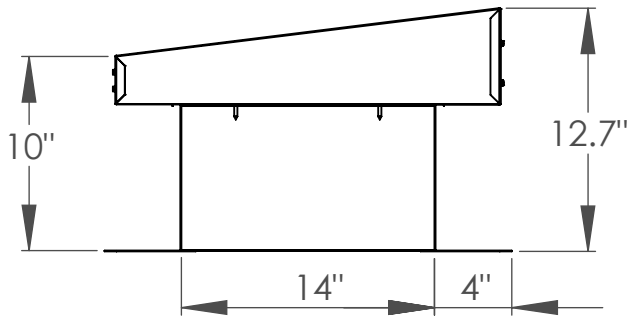

BUR Flat Top 14" x 14"

Part #	Size	Color
600-2142	14" x 14"	Galvanized

Features

- 1 full square foot of air flow (144 sq. in.).
- 8" water height.
- Full 4" flange.
- Low profile flat lid, sloped for water run off.
- Welded seams for high heat applications.
- Internal reinforcements provide great strength.
- 26 Gauge galvanized metal.
- Listed to CSA CAN 3 - A93 Standard.

DATE: 08/23/17

DRAWN BY: ZV

COMMENTS:

DO NOT SCALE DRAWING

Part title & J#

SIZE

A

BUR Flat Top 14" x 14"