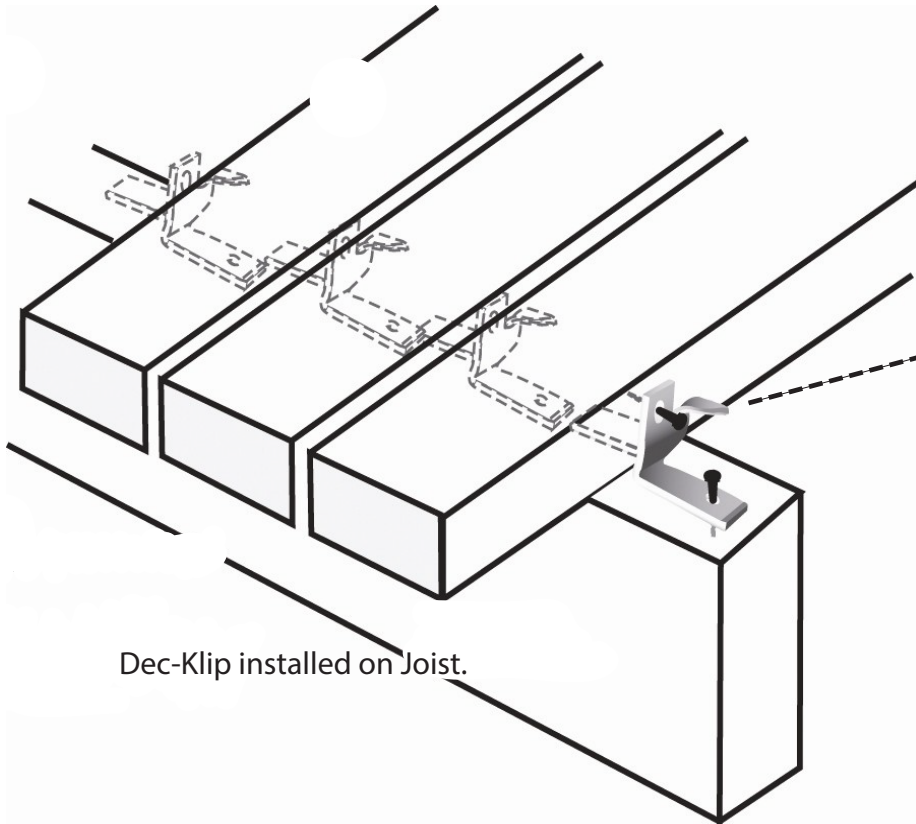

Stock Code #

704-9050

Dec-Klip installed on Joist.

Incisor tooth interlocks with next deck plank.

Innovative Ideas Since 1978

PROPRIETARY AND CONFIDENTIAL

DATE: 05/06/2014

Part title & J#

DRAWN BY: TM

COMMENTS:

DO NOT SCALE DRAWING

**Dec-Klip Stainless Steel**

SIZE

A

19370 - 60th Ave., Surrey, BC V3S 3M2

Ph: 604-530-0712