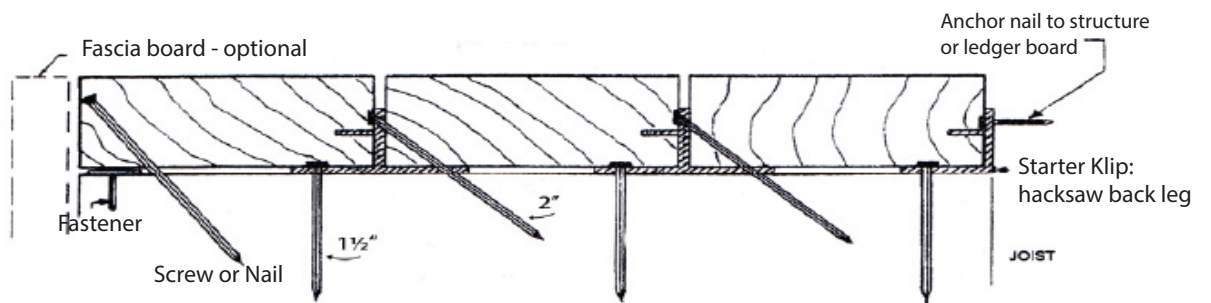

Stock Code #

704-9050

Dec-Klip installed on Joist.

Incisor tooth interlocks with next deck plank.

Innovative Ideas Since 1978

PROPRIETARY AND CONFIDENTIAL

DATE: 05/06/2014

Part title & J#

DRAWN BY: TM

COMMENTS:

DO NOT SCALE DRAWING

**Dec-Klip Stainless Steel**

SIZE

A

19370 - 60th Ave., Surrey, BC V3S 3M2

Ph: 604-530-0712