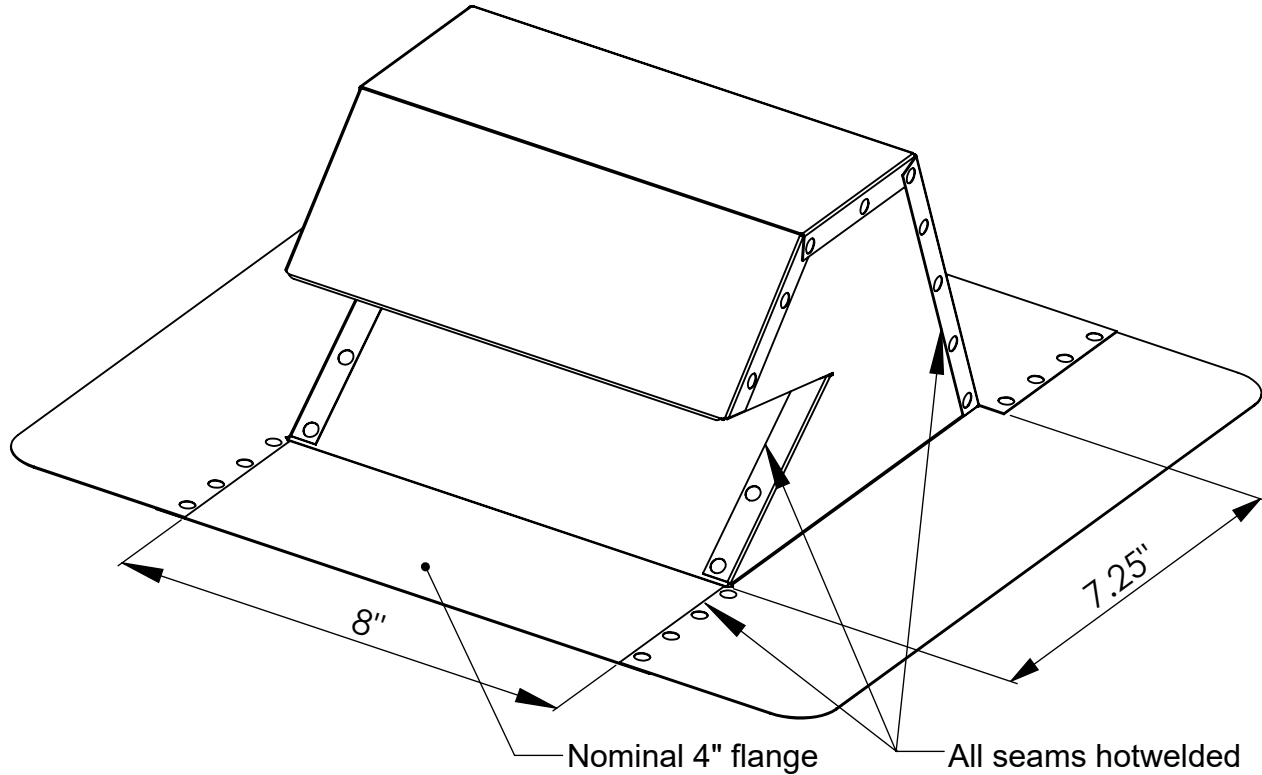

## Features:

- Hotweld construction for high heat applications
- 26 gauge galvanized steel
- Galvanized 1/4" bird screen
- Powder coat finish
- Available in TPO Direct Weld

Innovative Ideas Since 1978