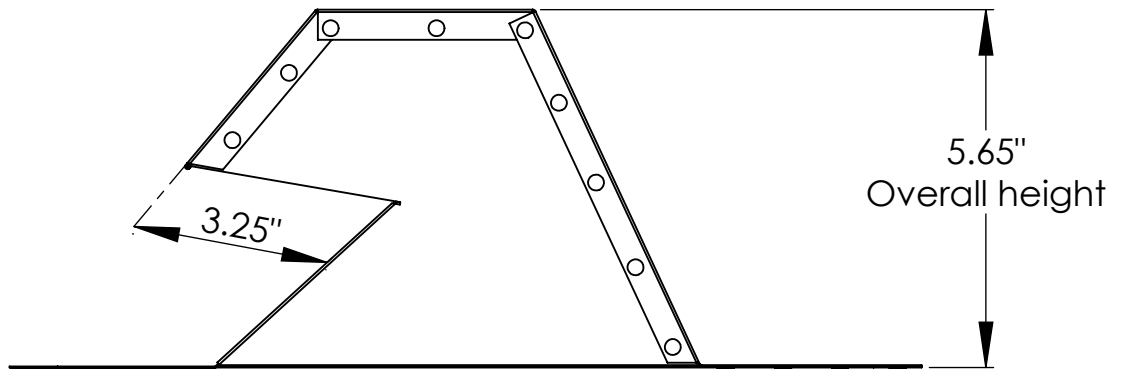

Gooseneck 8"x 8" Professional Vent

Part #	Colour
600-2220	Galvanized
600-2230	Charcoal
600-2235	Black
600-2240	Brown

Features:

- Hotweld construction for high heat applications
- 26 gauge galvanized steel
- Galvanized 1/4" bird screen
- Powder coat finish
- Available in TPO Direct Weld

Innovative Ideas Since 1978

PROPRIETARY AND CONFIDENTIAL

THE INFORMATION CONTAINED IN THIS DRAWING IS THE SOLE PROPERTY OF MENZIES METAL PRODUCTS. ANY REPRODUCTION IN PART OR AS A WHOLE WITHOUT THE WRITTEN PERMISSION OF MENZIES METAL PRODUCTS IS PROHIBITED.

DATE: 6/11/16

DRAWN BY: ZV

COMMENTS:

DO NOT SCALE DRAWING

Part title & J#

Gooseneck 8"x 8" Professional Vent

SIZE

A

19370 - 60th Ave., Surrey, BC V3S 3M2

Ph: 604-530-0712

Fax: 604-530-8482

www.menzies-metal.com