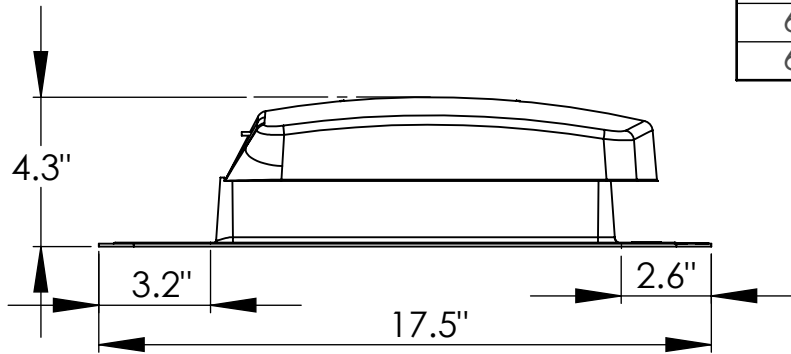

SV50

Part #	Colour
601-1640	Black
601-1645	Dark Brown
601-1650	Light Brown
601-1655	Grey
601-1660	Wood Grey

Features:

- Meets CAN3 A93 and IAMPO PS64 Standards
- Made from durable high impact plastic
- Made to withstand extreme temperatures and ultraviolet rays
- 50 square inches air flow

DATE: 6/11/16

DRAWN BY: ZV

COMMENTS:

DO NOT SCALE DRAWING

Part title & J#

SV-50 Roof Vent

SIZE

A