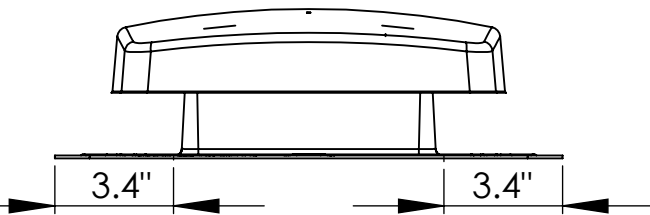

SV50

Part #	Colour
601-1640	Black
601-1645	Dark Brown
601-1650	Light Brown
601-1655	Grey
601-1660	Wood Grey

Features:

- Meets CAN3 A93 and IAMPO PS64 Standards
- Made from durable high impact plastic
- Made to withstand extreme temperatures and ultraviolet rays
- 50 square inches air flow