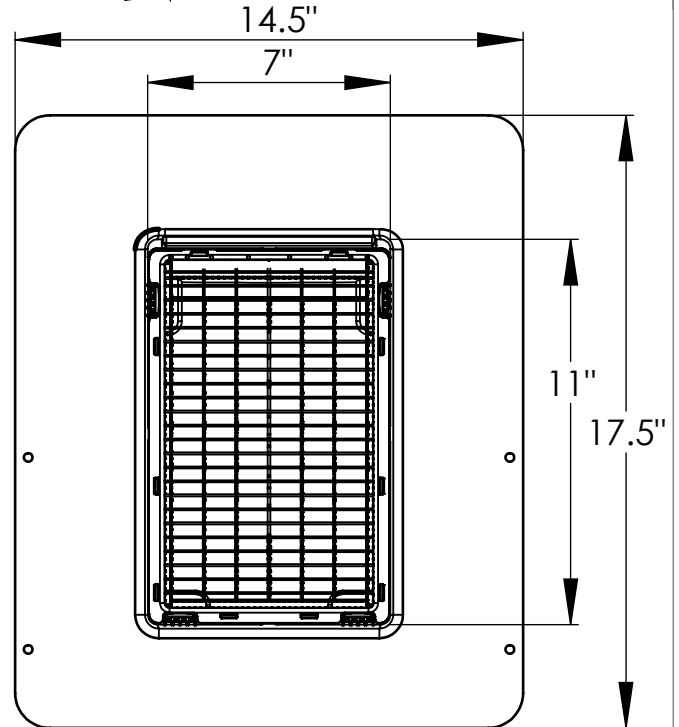

SV50

Part #	Colour
601-1640	Black
601-1645	Dark Brown
601-1650	Light Brown
601-1655	Grey
601-1660	Wood Grey

Features:

- Meets CAN3 A93 and IAMPO PS64 Standards
- Made from durable high impact plastic
- Made to withstand extreme temperatures and ultraviolet rays
- 50 square inches air flow