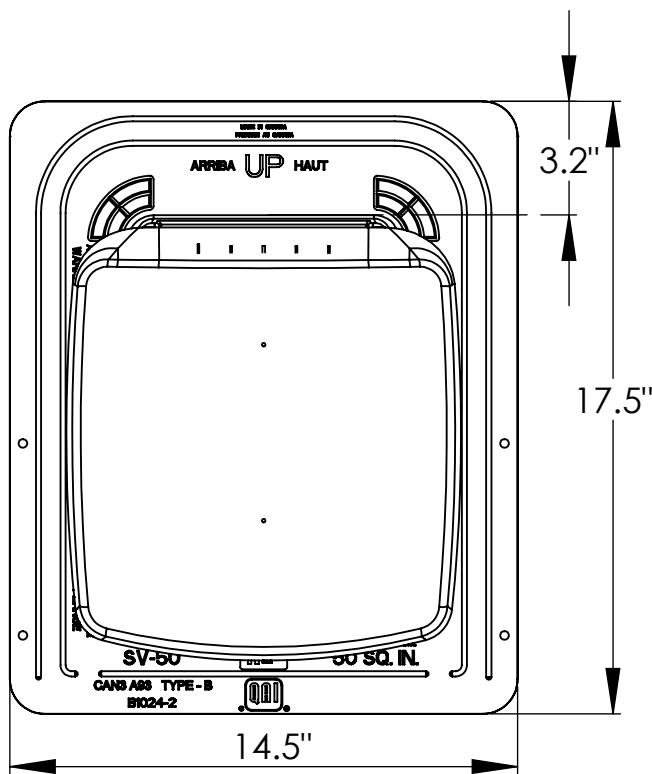

SV50

Part #	Colour
601-1640	Black
601-1645	Dark Brown
601-1650	Light Brown
601-1655	Grey
601-1660	Wood Grey

Features:

- Meets CAN3 A93 and IAMPO PS64 Standards
- Made from durable high impact plastic
- Made to withstand extreme temperatures and ultraviolet rays
- 50 square inches air flow