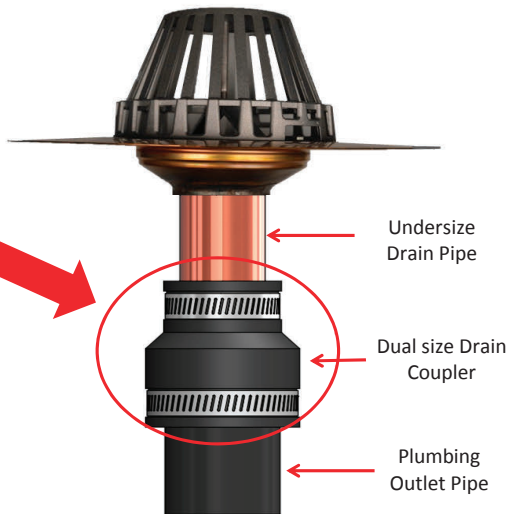

New from Menzie's Undersize Drain Coupler

Proper fit for undersize drain pipe to connect
to larger plumbing pipe OD

Available Sizes 2", 3" and 4"

* 2" fits 1 3/4" drain to 2" DWV

* 3" fits 2 3/4" drain to 3" DWV

* 4" fits 3 3/4" drain to 4" DWV

www.menzies-metal.com