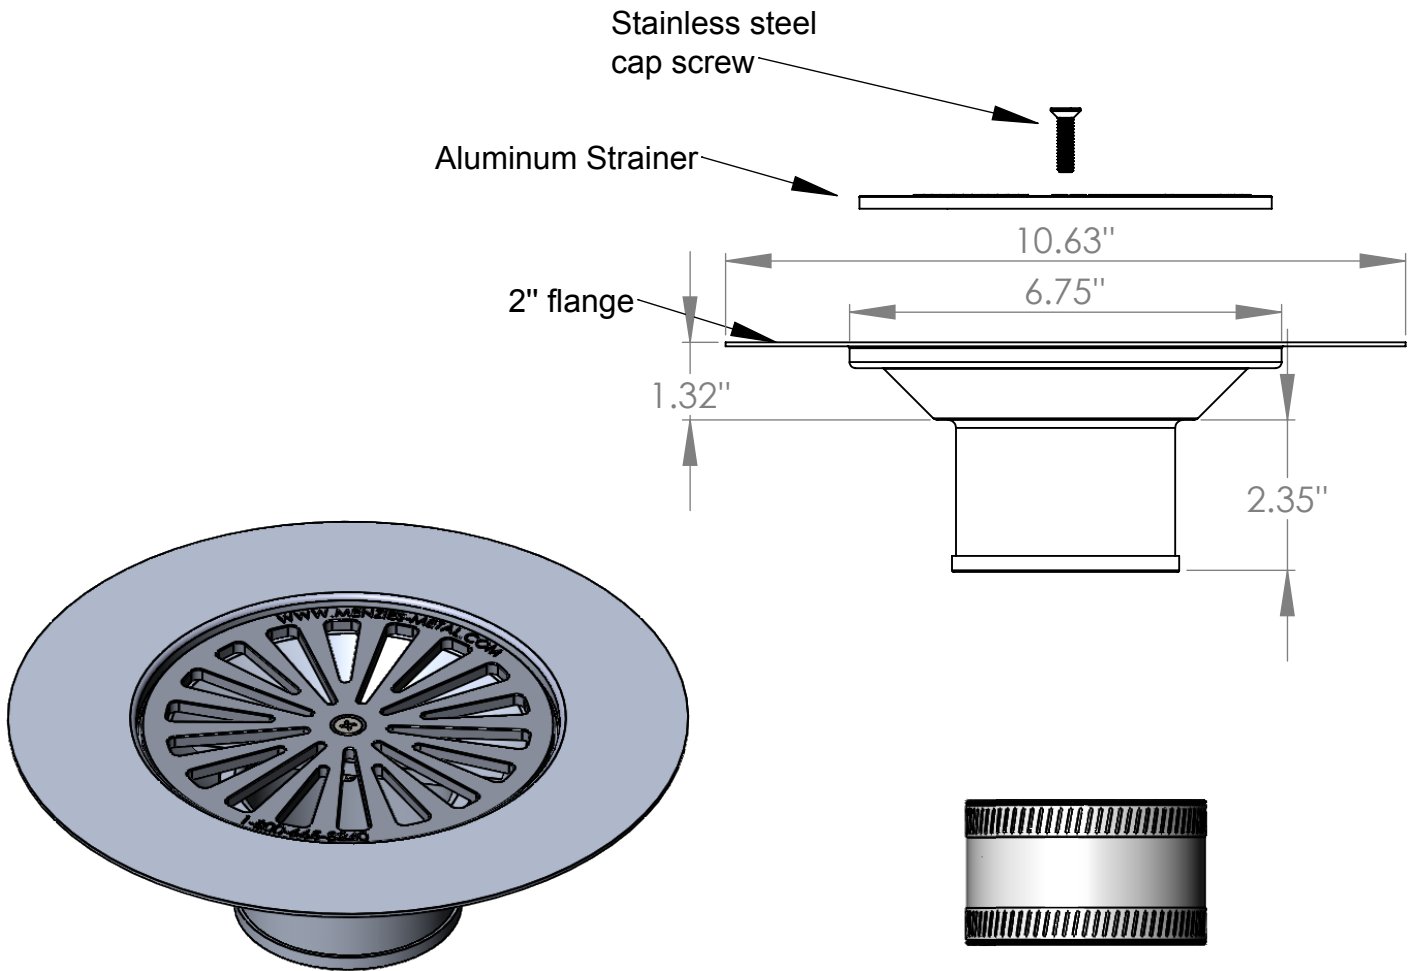

Koala Deck Drain Aluminum No Hub

Part #	size
300-3485	2" NO HUB
300-3490	3" NO HUB
300-3495	4" NO HUB

Features

- Available in
- Aluminum
- PVC & TPO coating

Coupler sold separately

Innovative Ideas Since 1978

DATE: 02/04/2019

DRAWN BY: CHUON

COMMENTS:

NOT TO SCALE

Koala Deck Drain Aluminum No Hub

SIZE

A

19370 - 60th Ave., Surrey, BC V3S 3M2