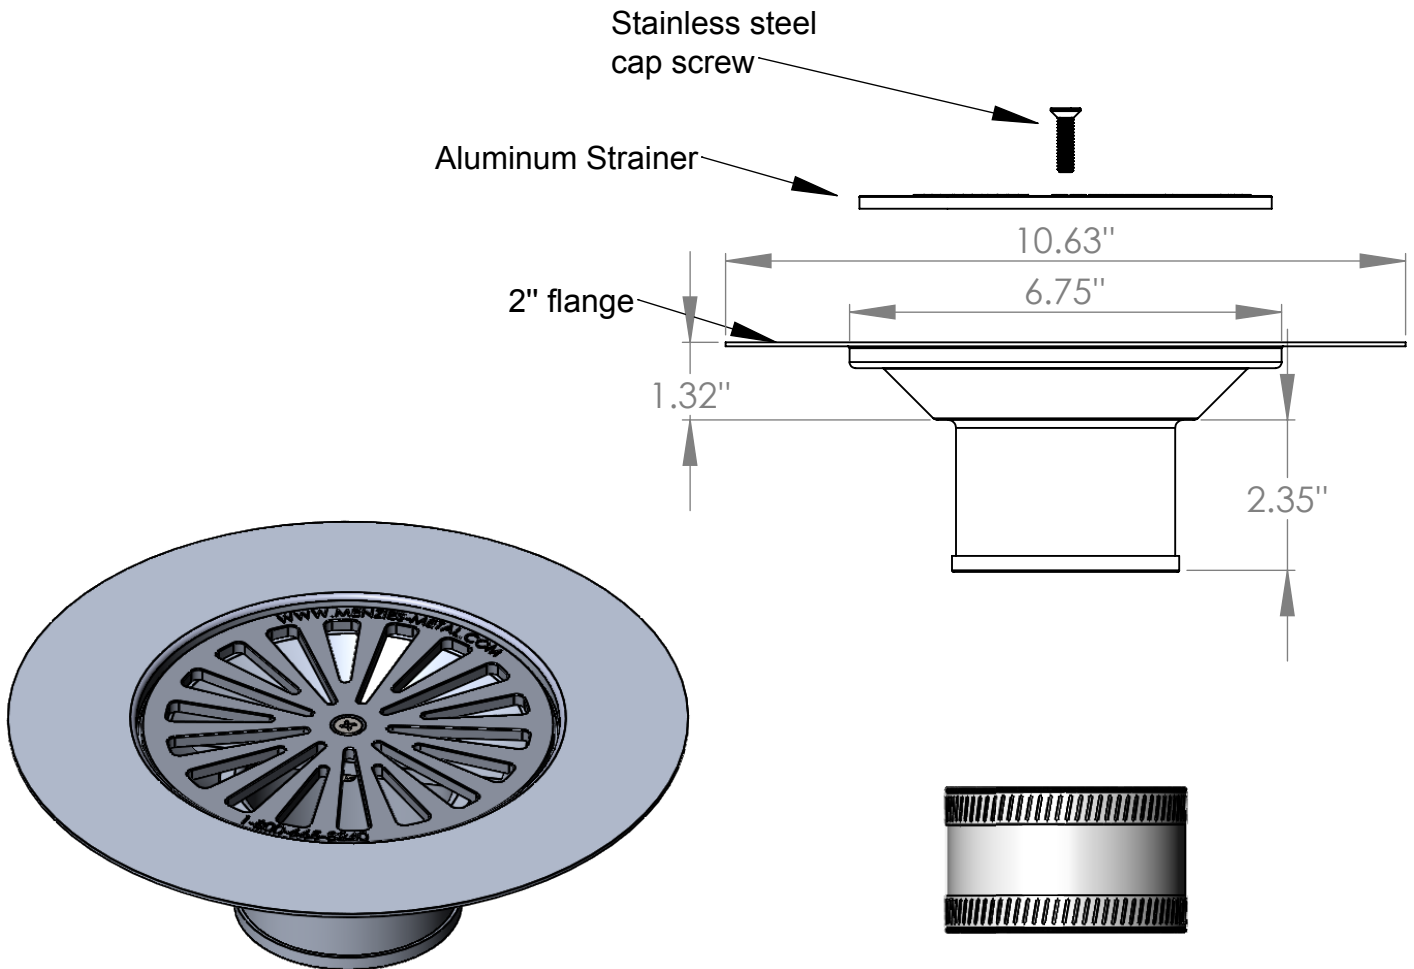

Koala Deck Drain Aluminum No Hub

Part #	size
300-3485	2" NO HUB
300-3490	3" NO HUB
300-3495	4" NO HUB

Coupler sold separately

Features

- Available in :
- Aluminum
 - PVC coating
 - TPO coating

Innovative Ideas Since 1978

DATE: 02/04/2019

DRAWN BY: CHUON

COMMENTS:

NOT TO SCALE

Koala Deck Drain Aluminum No Hub

SIZE

A

19370 - 60th Ave., Surrey, BC V3S 3M2