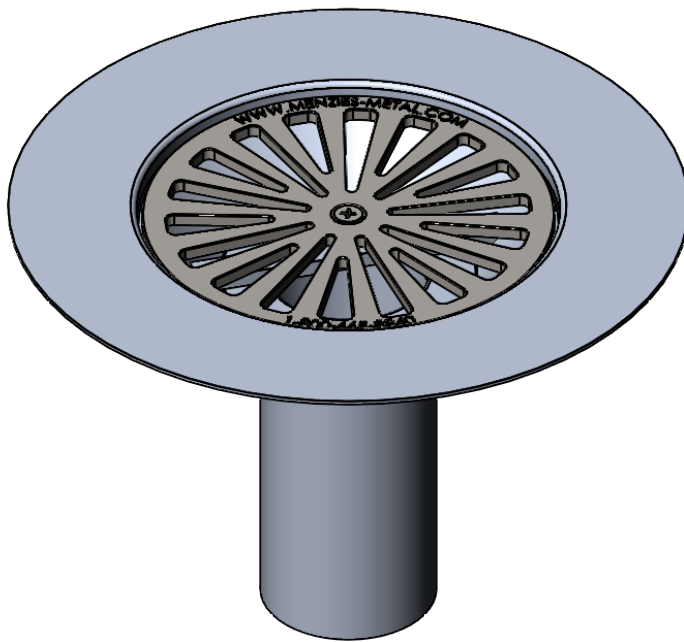

# Koala Deck Drain Aluminum

Part #	Size
300-3470	2" (1.875" OD)
300-3475	3" (2.75" OD)
300-3480	4" (3.75" OD)

Coupler sold separately

## Features

Available in :

- Aluminum
- PVC coating
- TPO coating

Innovative Ideas Since 1978

PROPRIETARY AND CONFIDENTIAL

THE INFORMATION CONTAINED IN THIS DRAWING IS THE SOLE PROPERTY OF MENZIES METAL PRODUCTS. ANY REPRODUCTION IN PART OR AS A WHOLE WITHOUT THE WRITTEN PERMISSION OF MENZIES METAL PRODUCTS IS PROHIBITED.