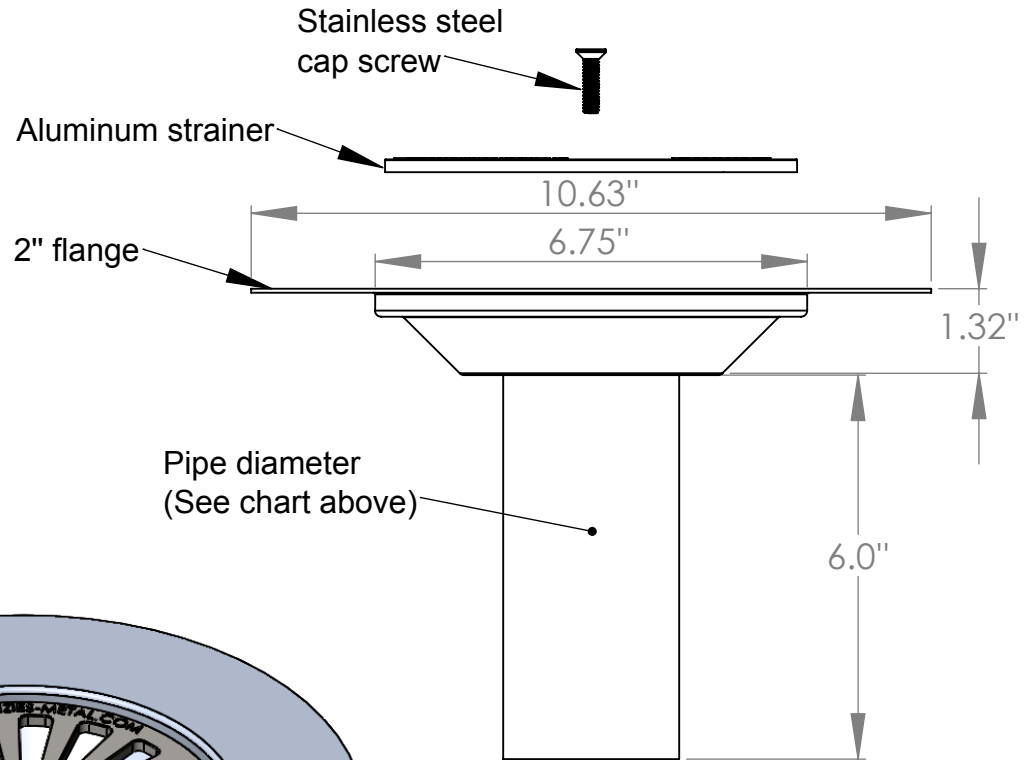

# Koala Deck Drain Aluminum

Part #	Size
300-3470	2" (1.875" OD)
300-3475	3" (2.75" OD)
300-3480	4" (3.75" OD)

Coupler sold separately